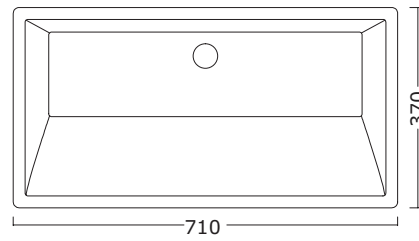

Vasques sous plan
Undercounter basins

Lavabi sottopiano

BP018

Cod. BP018
L71cm*P37cm*H19cm

BP007